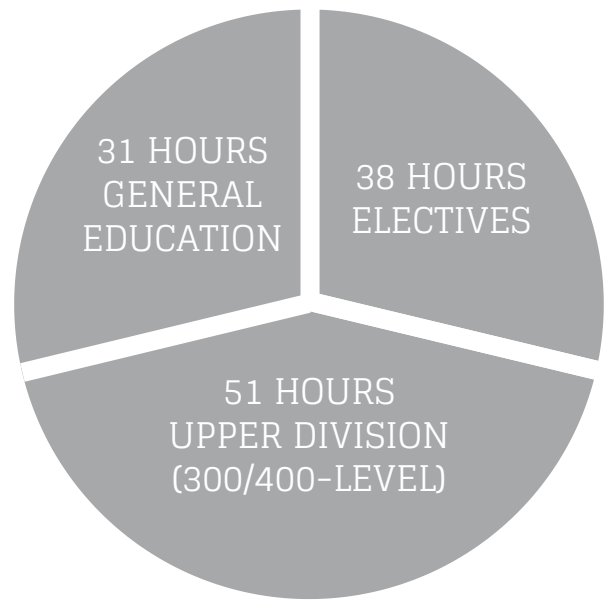

# BACHELOR OF ARTS IN LIBERAL ARTS & INTEGRATIVE STUDIES

## DEGREE REQUIREMENTS

120 credit hours required

General  
Education

<https://gened.unm.edu>

Electives

Upper  
Division

Additional Notes

Contact Us:  
[lais.unm.edu](http://lais.unm.edu)  
[lais@unm.edu](mailto:lais@unm.edu)

LIBERAL ARTS &  
INTEGRATIVE STUDIES